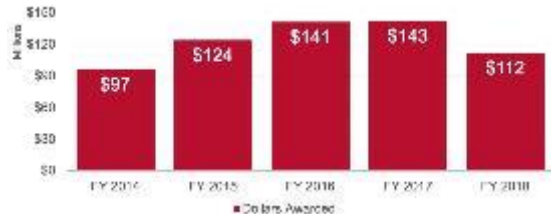

UNM Faculty, Awards Graph and University Revenue

- UNM Main Campus Trends in Faculty Counts By Rank

FY	2015	2016	2017	2018	2019
Assistant Professor	263	252	252	231	194
Associate Professor	259	259	267	262	268
Professor	291	294	289	291	270
Lecturer	147	142	142	146	140
Grand Total	960	947	950	930	872

- UNM Awards Graph