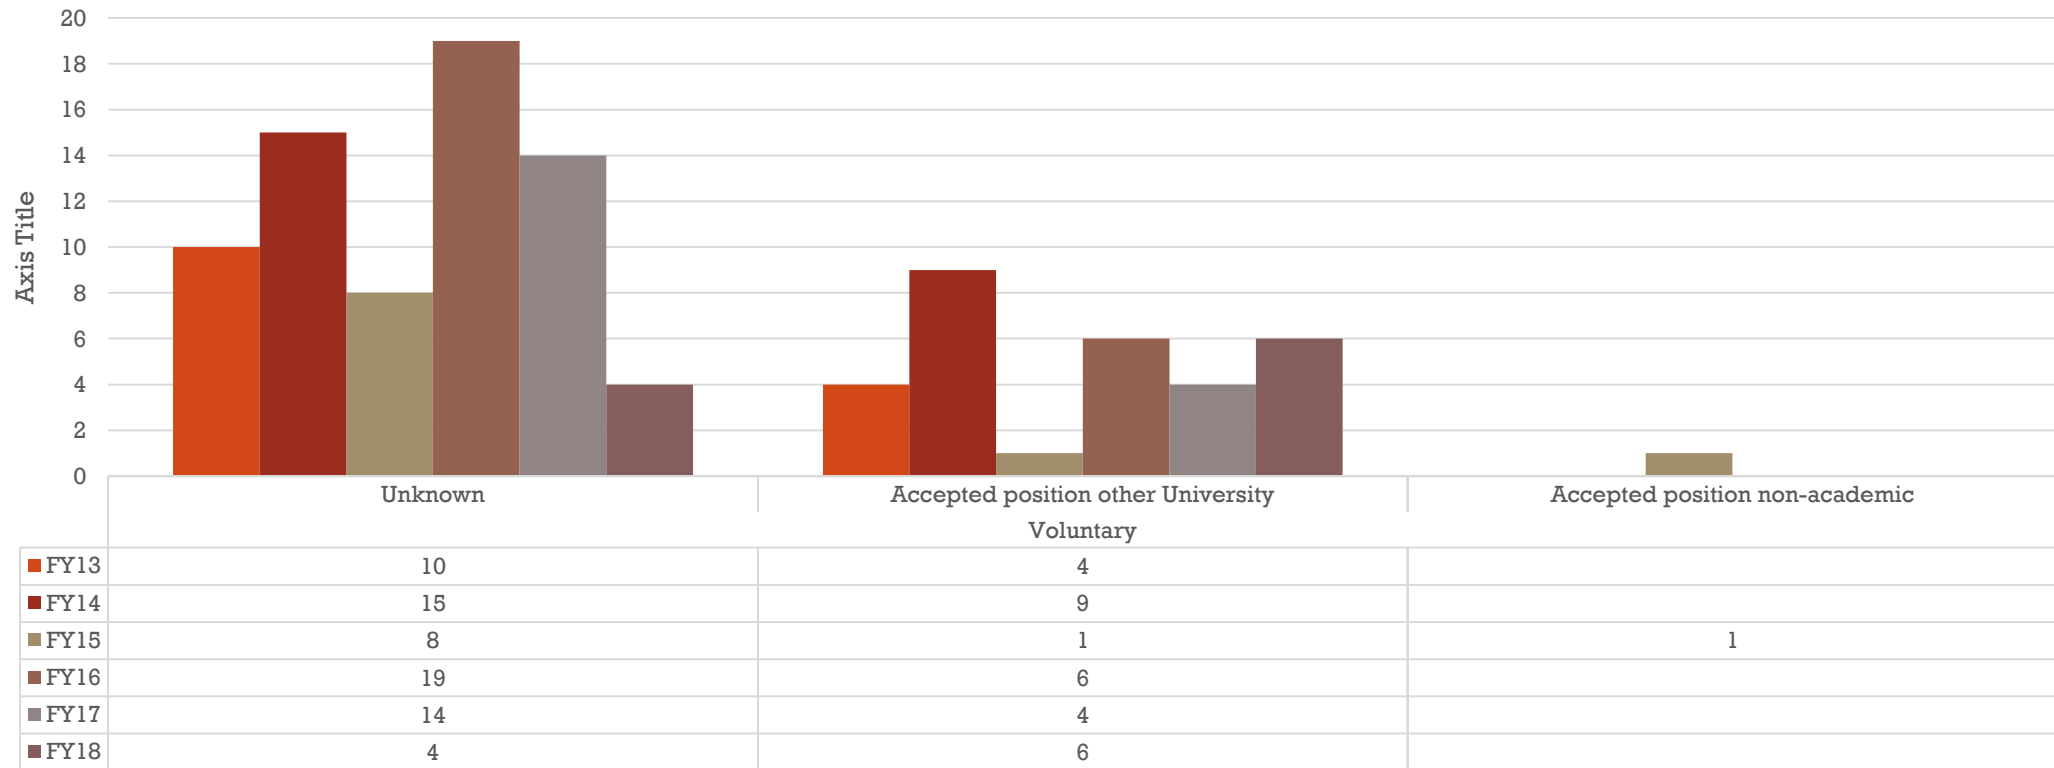

VOLUNTARY SEPARATION DETAILS

A project is in progress to identify unknowns