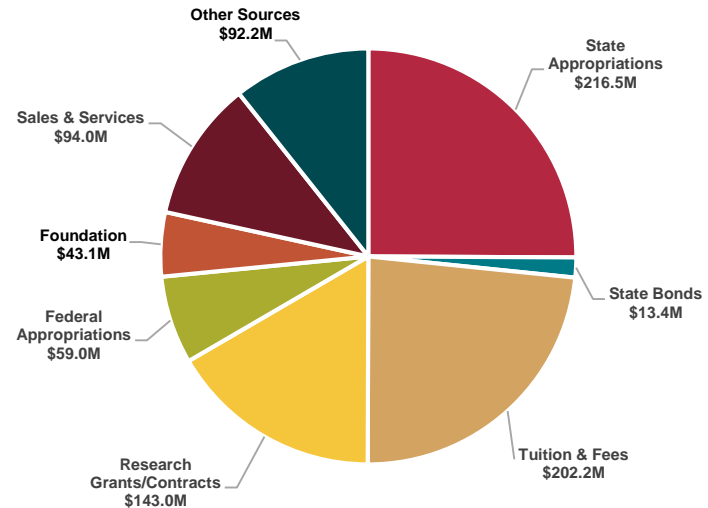

- 2017 Revenue - UNM Main & Branch Campuses