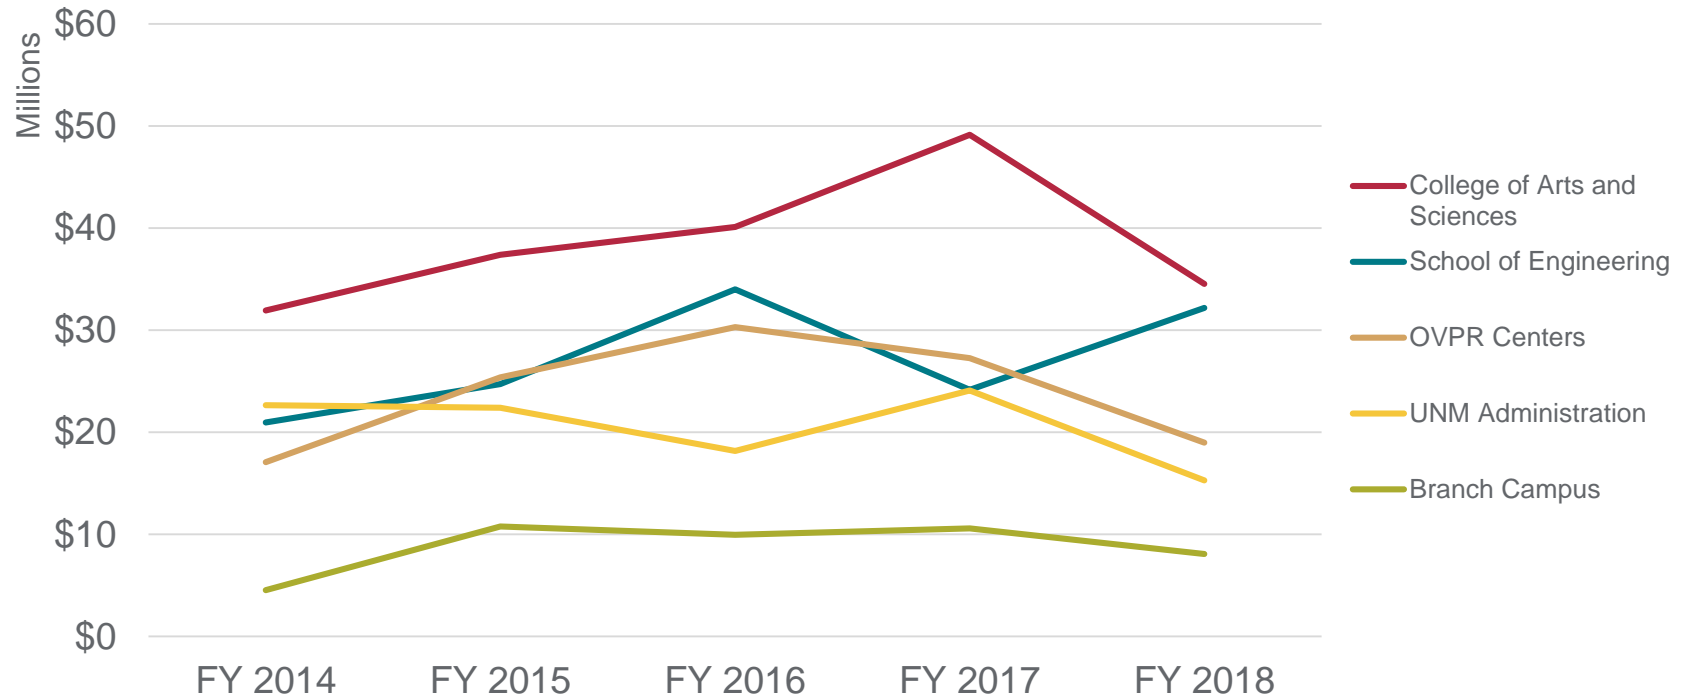

Research Award Trends For Units With Awards Under \$40M For FY2014-FY2018

UNM Main Campus Proposals Submitted and Success Rates

UNM Faculty, Awards Graph and University Revenue

- UNM Main Campus Trends in Faculty Counts By Rank