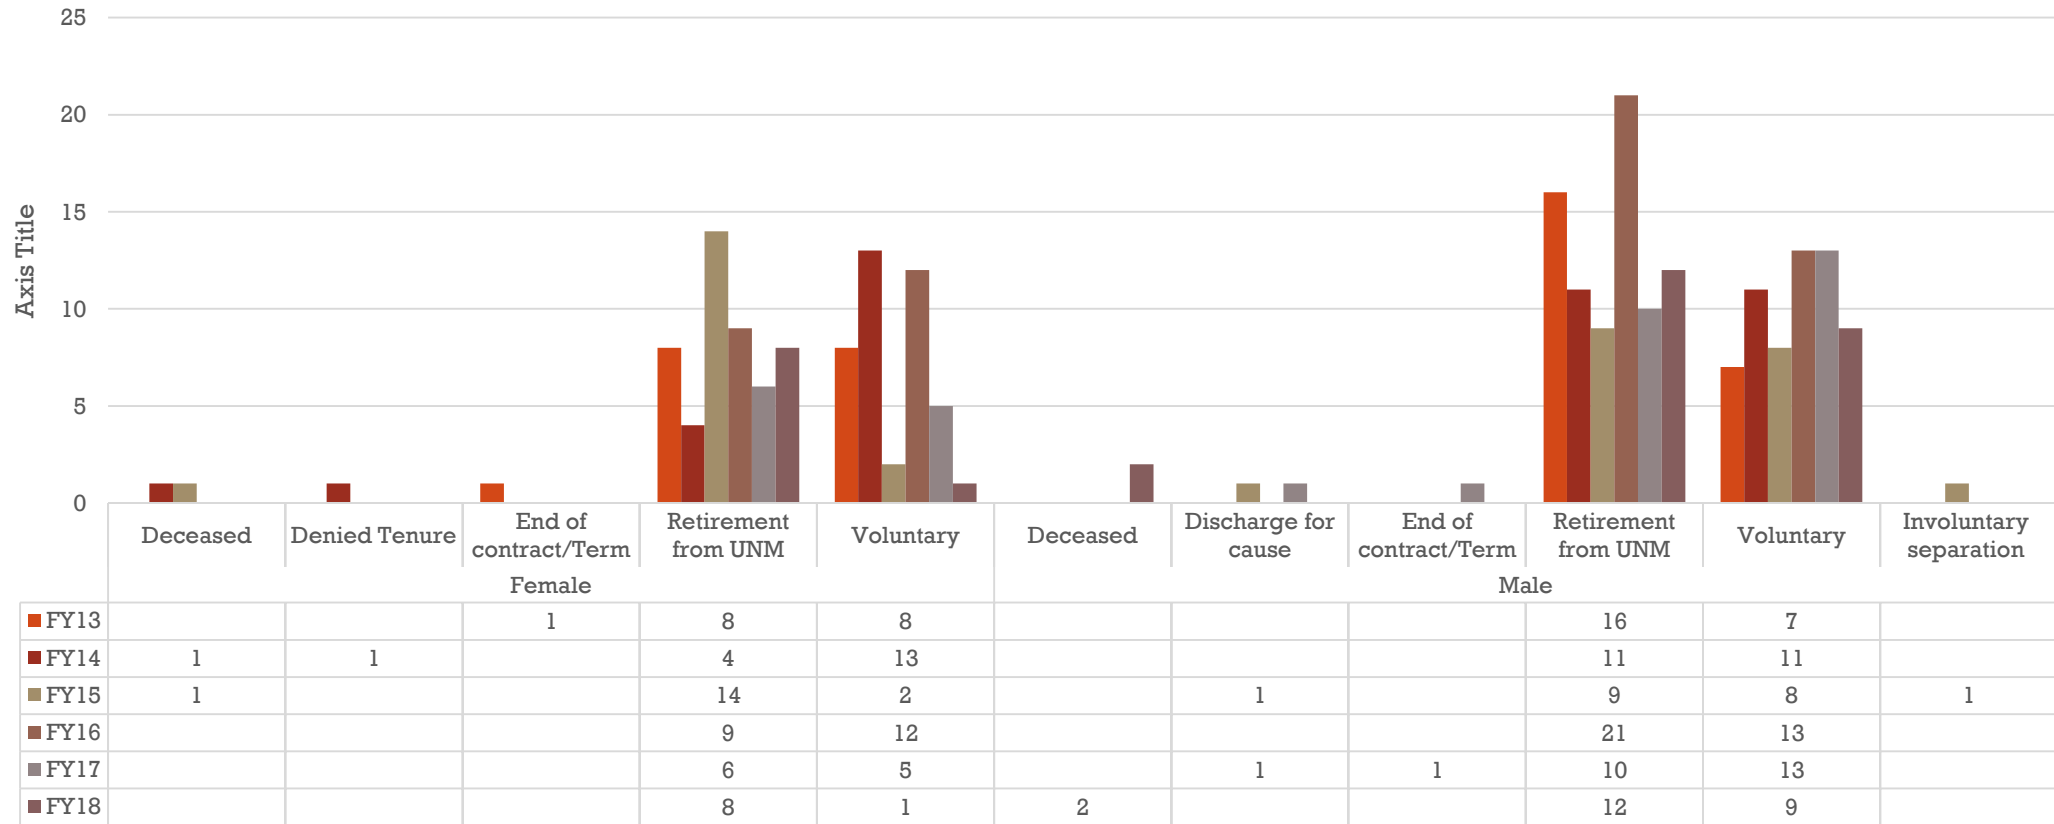

FACULTY RETENTION AT UNM AY 13-AY18

Alex Lubin

Associate Provost for Faculty Development

FY 13-18 SEPARATIONS: MAIN CAMPUS

FEMALE VS MALE SEPARATION FROM UNM

SEPARATION ON MAIN CAMPUS BY RANK AY13-18

Count of NAME	Year						Grand Total
Row Labels	FY13	FY14	FY15	FY16	FY17	FY18	Grand Total
Deceased		1	1			2	4
Associate Professor		1	1				2
Distinguished Professor						1	1
Professor						1	1
Denied Tenure		1					1
Assistant Professor		1					1
Discharge for cause			1		1		2
Assistant Professor					1		1
Associate Professor			1				1
End of contract/Term	1				1		2
Assistant Professor	1				1		2
Retirement from UNM	24	15	23	30	16	20	128
Assistant Professor		1		1			2
Associate Professor	5	2	7	6	4	2	26
Associate Professor Emeritus			1				1
Distinguished Professor	2	2	1	5	2	1	13
Professor	17	10	14	18	10	17	86
Voluntary	15	24	10	25	18	10	102
Assistant Professor	11	15	5	8	14	7	60
Associate Professor	2	4	3	12	2	1	24
Distinguished Professor				1			1
Professor	2	5	2	4	2	2	17
Involuntary separation			1				1
Assistant Professor			1				1
Grand Total	40	41	36	55	36	32	240