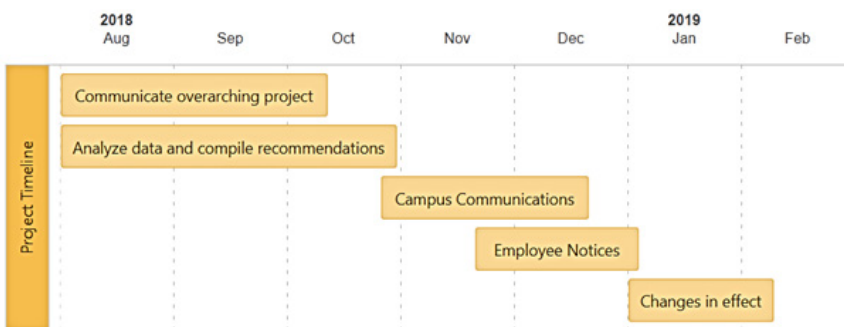

TIMELINE

IMPACTED CLASSIFICATIONS

ACADEMIC ADVISEMENT

Mgr, Academic Advisement
Academic Advisement Specialist
Coord, Student Advisement
Coord, Graduate Academic Advisement
Sr Academic Advisor
Academic Advisor

INTEGRATED ADVISEMENT

Dir, Student Affairs/Lg Branch
Dir, Student Affairs/Sm Branch
Student Success Manager (Branch)
Academic Program Support Mgr
Academic Success Mgr/Law School
Academic Student Success Manager
Mgr, Student Success
Student Programs Specialist
Coord, Program Advisement
Sr Student Program Advisor
Student Program Advisor
Student Success Specialist, Sr
Student Success Specialist
Sr Student Success Assoc/Branch
Branch-Student Success Assoc

INTERNATIONAL ADVISEMENT

Mgr, International Education
International Advisement Specialist
International Program Advisor

QUESTIONS?

If you have questions, reach out to our Project Team Members:

- **Office of Advising Strategies:** Laura Valdez, lvaldez@unm.edu or (505) 277-2666
- **Office of Student Affairs:** Tim Gutierrez, tgutierr@unm.edu (505) 277-0963
- **Provost Office/Academic Affairs:** Jennifer Love, provost@unm.edu or (505) 277-2611
- **HR Compensation:** Stacie Jackson, comp@unm.edu or (505) 277-2754

Stay up-to-date on the study at hr.unm.edu/compensation/advisement-structure-study.