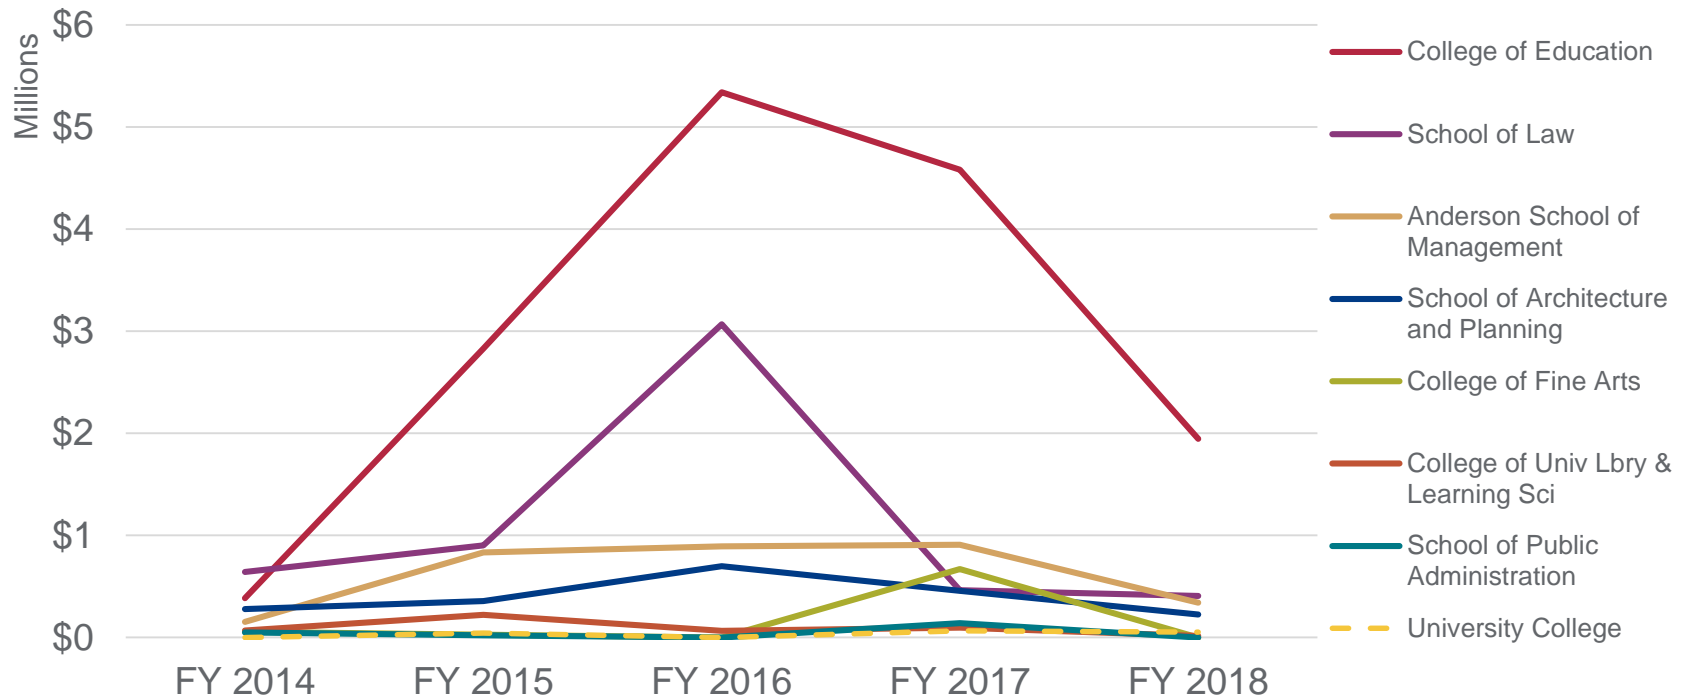

Research Award Trends For Units With Awards Under \$40M For FY2014-FY2018

UNM Main Campus Proposals Submitted and Success Rates

UNM Faculty, Awards Graph and University Revenue

- UNM Main Campus Trends in Faculty Counts By Rank