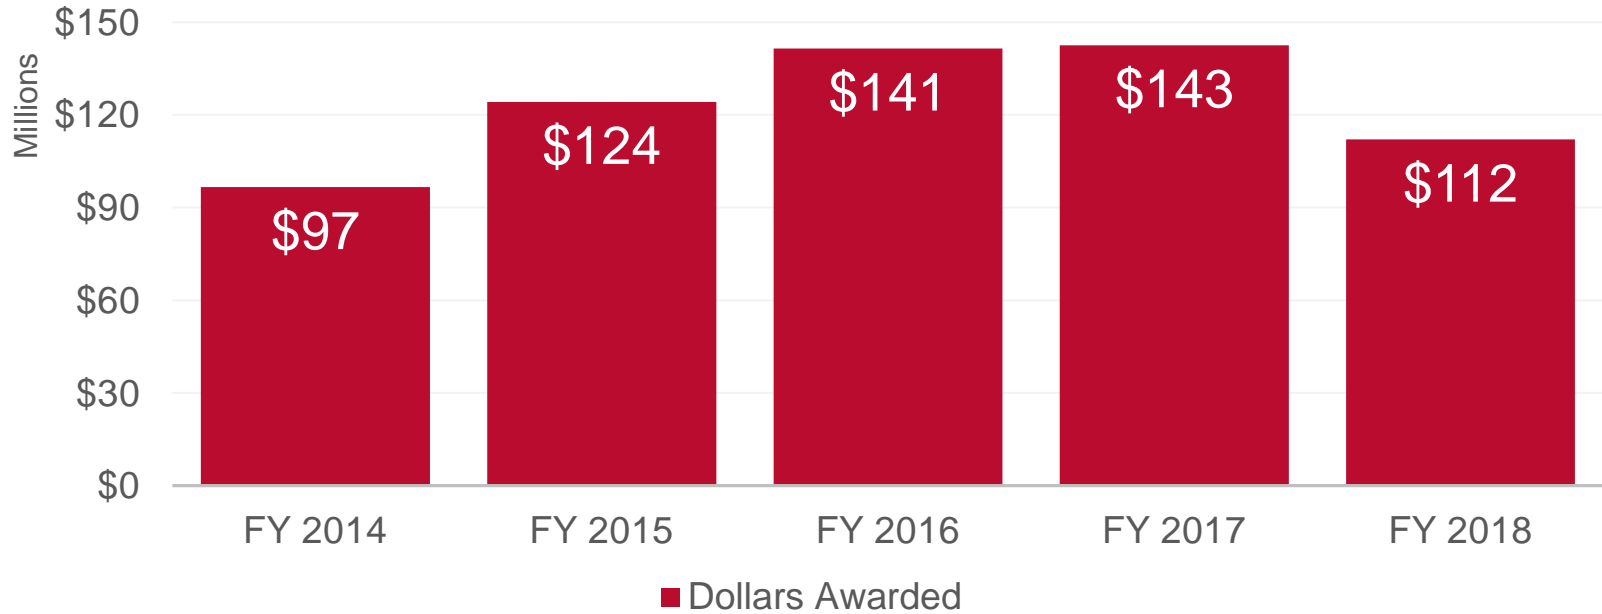

Awards

UNM Main & Branch Campuses