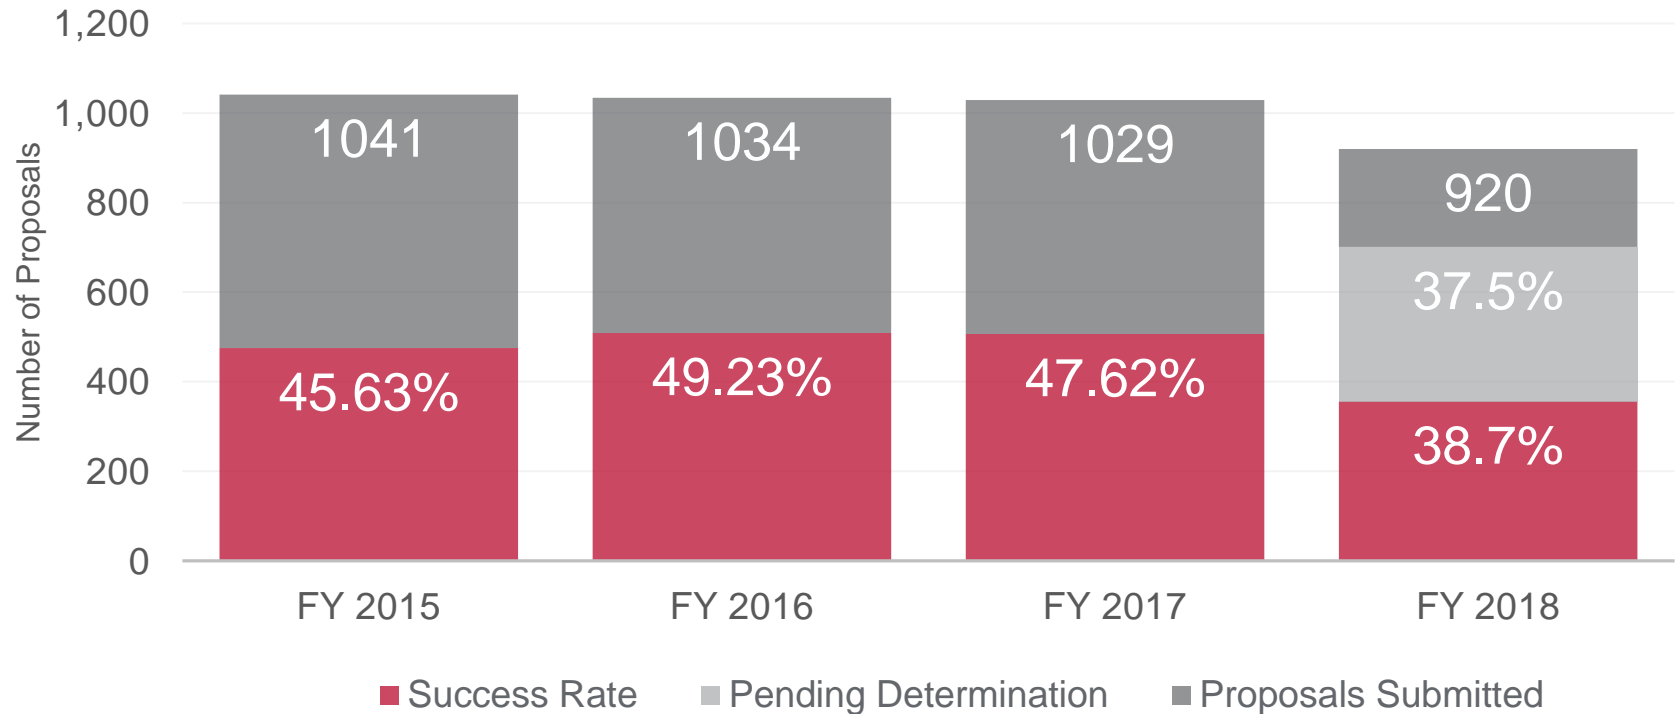

Proposals

UNM Main & Branch Campuses

Awards

UNM Main & Branch Campuses

Contract/Grant Expenditures + Facilities & Administration (F&A) Cost Recovery

UNM Main & Branch Campuses

Note: Excludes Financial Aid

Research Award Trends For Units With Awards Over \$40M For FY2014-FY2018

Research Award Trends For Units With Awards Under \$40M For FY2014-FY2018

UNM Main Campus Proposals Submitted and Success Rates

UNM Faculty, Awards Graph and University Revenue

- UNM Main Campus Trends in Faculty Counts By Rank