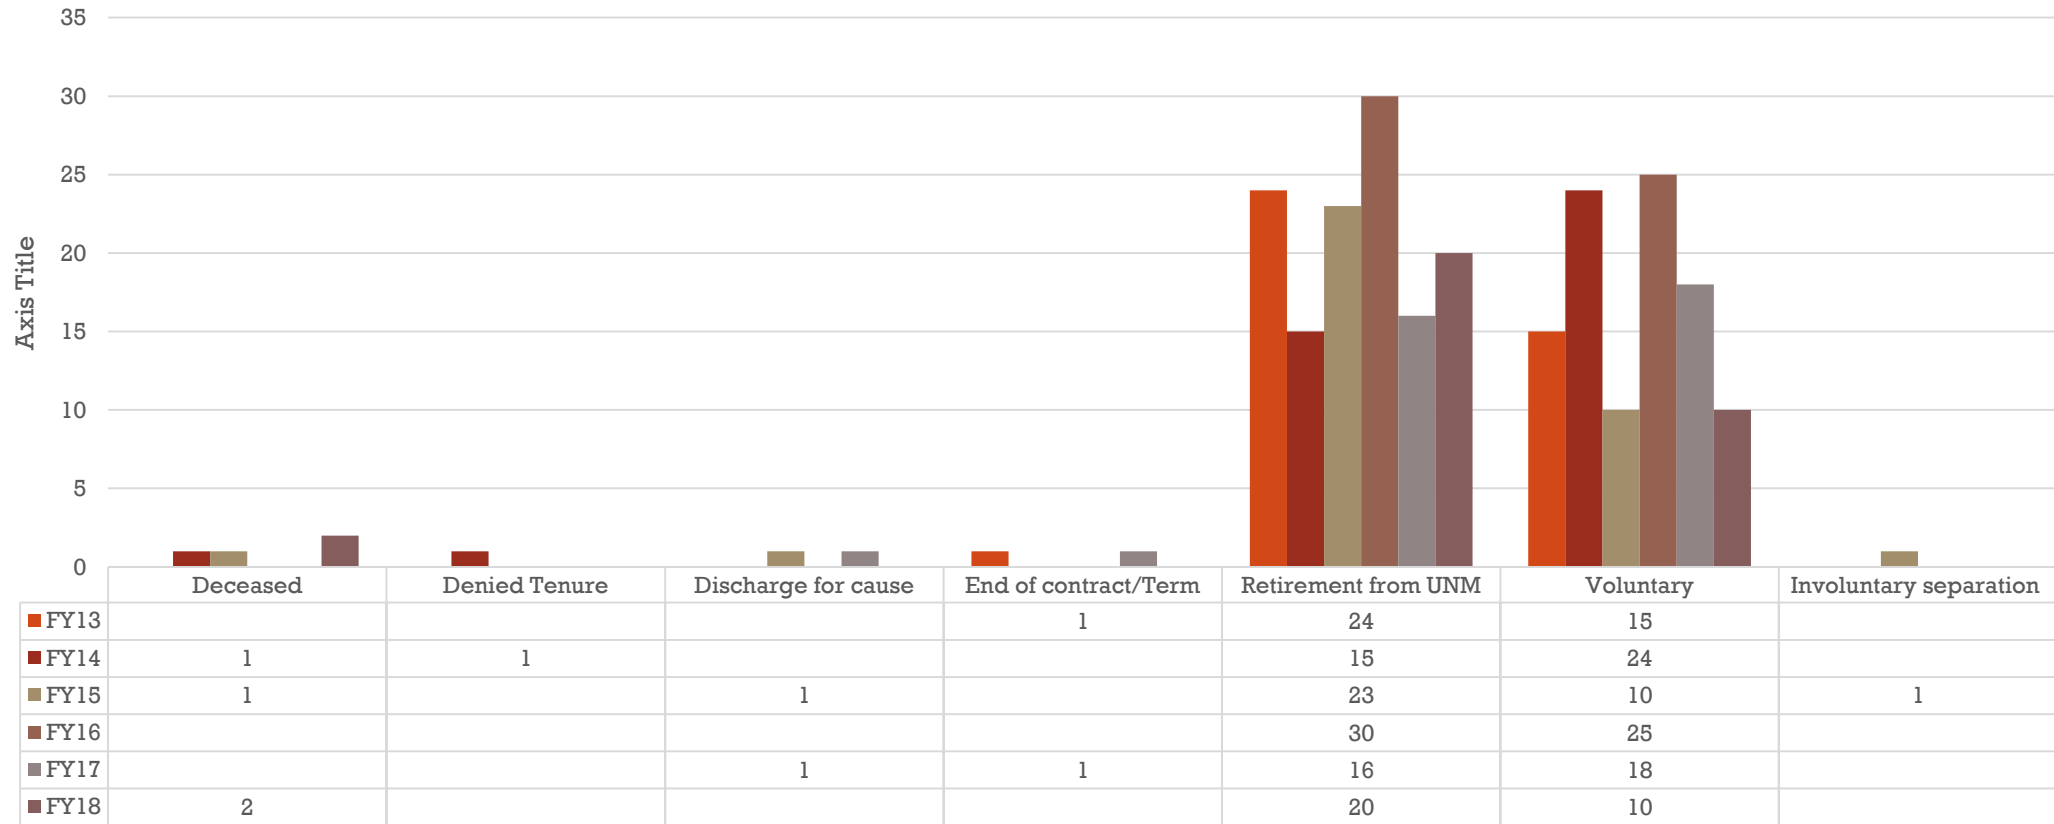

FACULTY RETENTION AT UNM AY 13-AY18

Alex Lubin

Associate Provost for Faculty Development

FY 13-18 SEPARATIONS: MAIN CAMPUS

FEMALE VS MALE SEPARATION FROM UNM

SEPARATION ON MAIN CAMPUS BY RANK AY13-18

Count of NAME	Year						Grand Total
Row Labels	FY13	FY14	FY15	FY16	FY17	FY18	Grand Total
Deceased		1	1			2	4
Associate Professor		1	1				2
Distinguished Professor						1	1
Professor						1	1
Denied Tenure		1					1
Assistant Professor		1					1
Discharge for cause			1		1		2
Assistant Professor					1		1
Associate Professor			1				1
End of contract/Term	1				1		2
Assistant Professor	1				1		2
Retirement from UNM	24	15	23	30	16	20	128
Assistant Professor		1		1			2
Associate Professor	5	2	7	6	4	2	26
Associate Professor Emeritus			1				1
Distinguished Professor	2	2	1	5	2	1	13
Professor	17	10	14	18	10	17	86
Voluntary	15	24	10	25	18	10	102
Assistant Professor	11	15	5	8	14	7	60
Associate Professor	2	4	3	12	2	1	24
Distinguished Professor				1			1
Professor	2	5	2	4	2	2	17
Involuntary separation			1				1
Assistant Professor			1				1
Grand Total	40	41	36	55	36	32	240