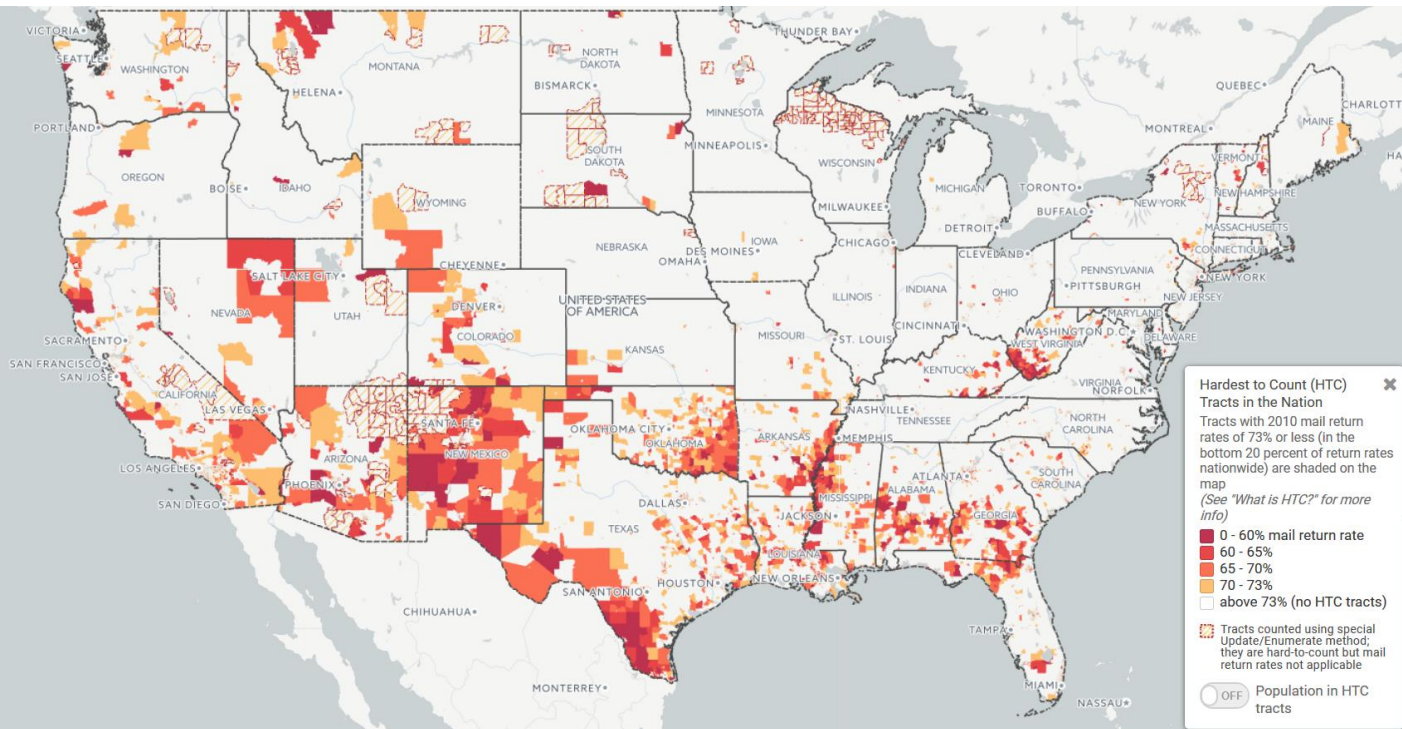

Hardest to Count Communities

- New Mexico's 2000 Undercount = 1.94%
- New Mexico 2010 – 2nd Lowest Response Rate in US

Most at Risk:

- Native Americans
- Hispanics
- African Americans
- Children 0-4
- Impoverished
- Remote, Rural Areas
- Colonias