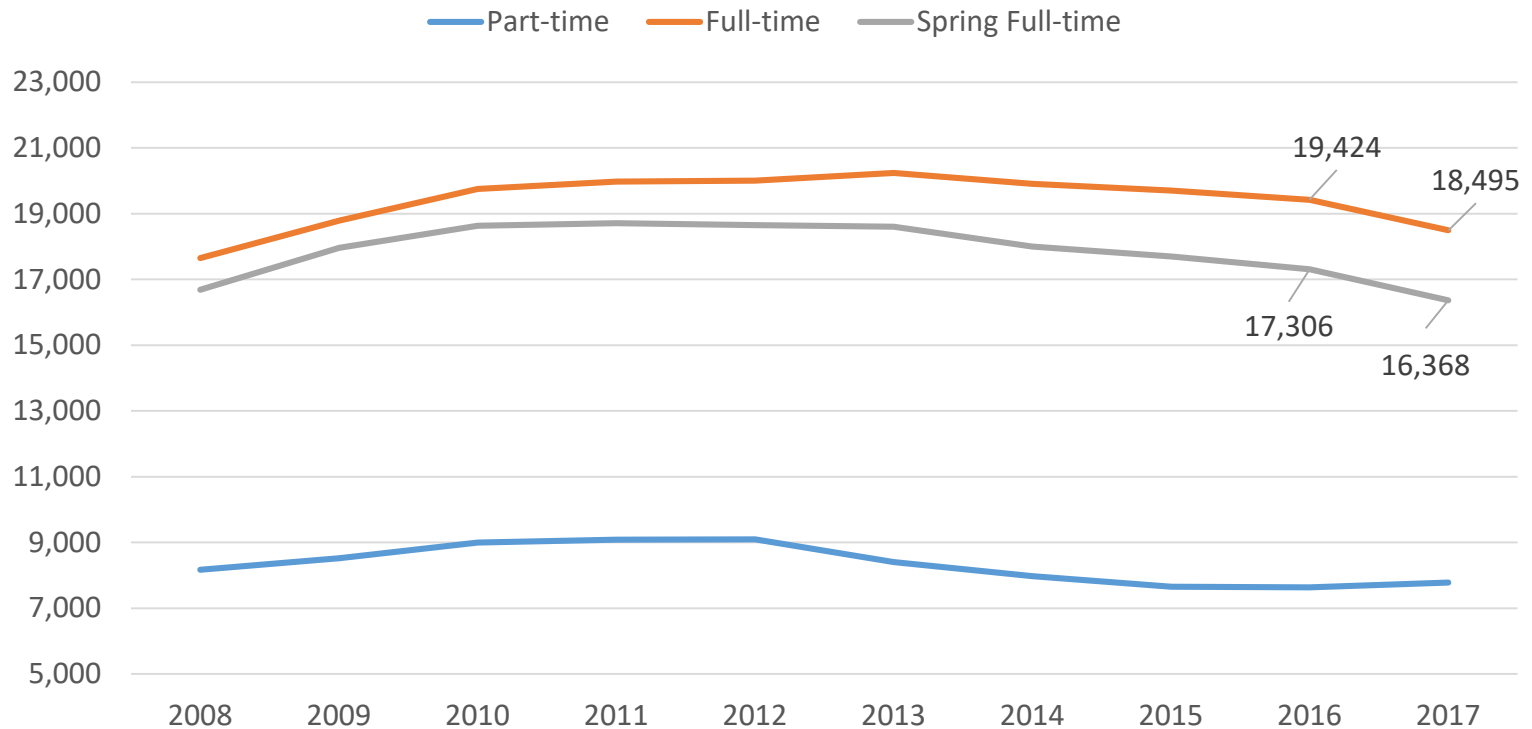

UNM Main Campus Headcount and SCH Over Time

Load Status Changes

Headcount by Load

Enrollment Tactics

- All Students Enrolled (ASE) retention
- Post-traditional returns
- Managed online programs promotion
- Rejoin the pack
- Near completer enhancements
- Stop outs within three terms
- Transfer pipeline