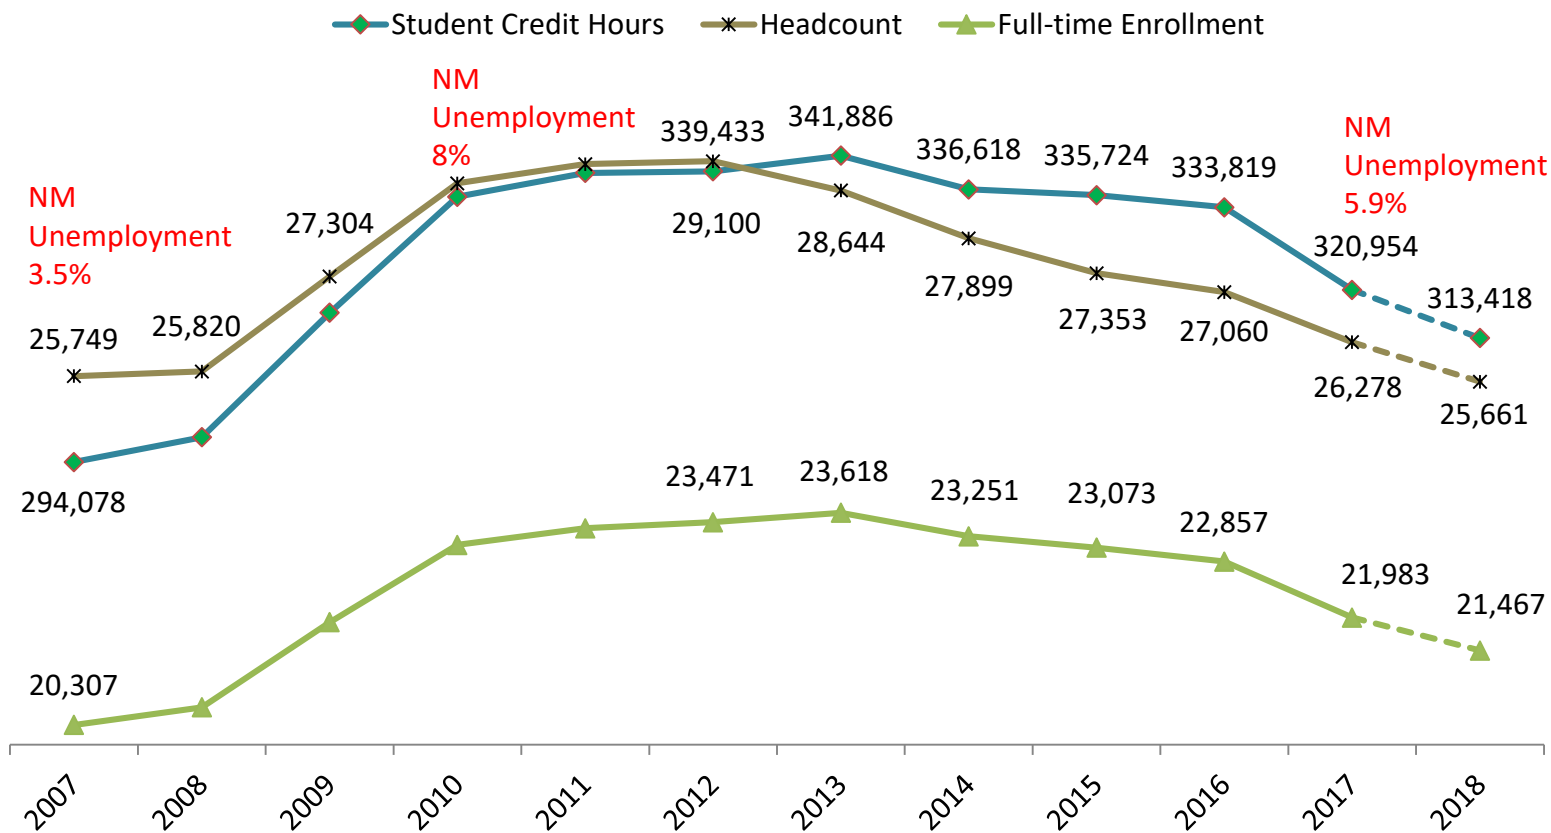

UNM Main Campus Headcount and SCH Over Time

Load Status Changes

Headcount by Load

Enrollment Tactics

- All Students Enrolled (ASE) retention
- Post-traditional returns
- Managed online programs promotion
- Rejoin the pack
- Near completer enhancements
- Stop outs within three terms
- Transfer pipeline